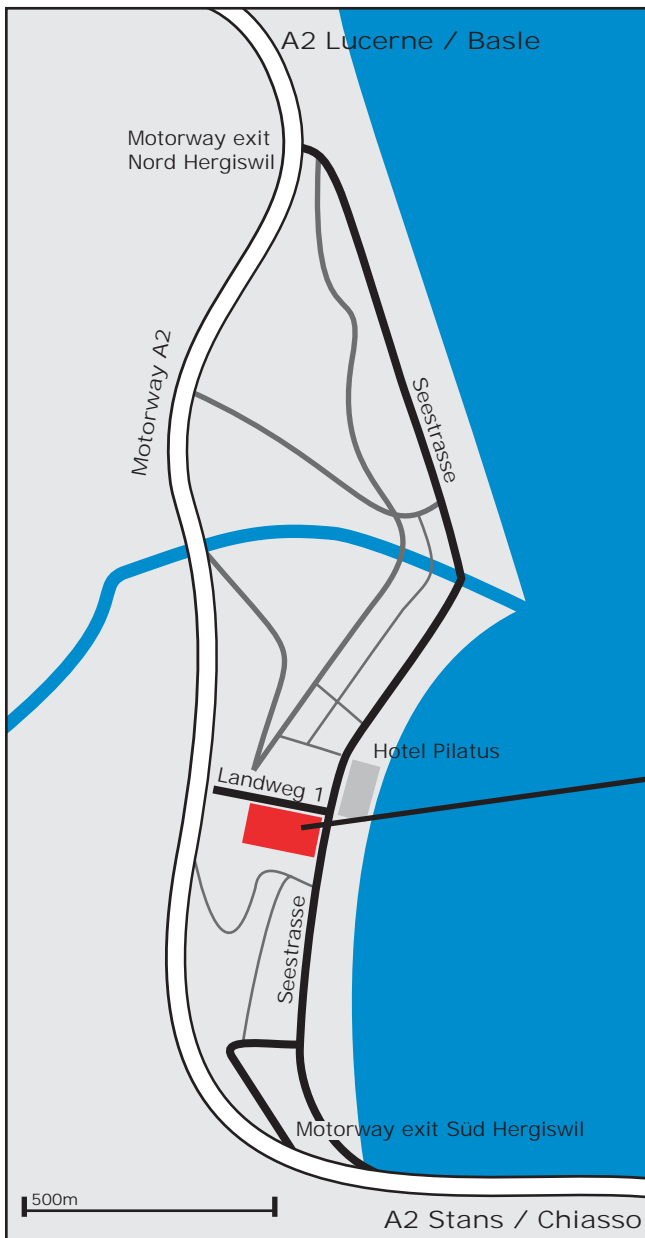

How to get to us by car (A2 motorway)

Our offices are located at the centre of Hergiswil and can be easily and quickly reached. We are looking forward to welcoming you.

Directions

From Lucerne (A2):

- Motorway exit Hergiswil
- Follow main road towards centre (Zentrum)
- After 1.5 km you will find us opposite Hotel Pilatus

From Stans (A2):

- Motorway exit Hergiswil
- Follow main road towards centre (Zentrum)
- After 800 m you will find us opposite Hotel Pilatus

Atlantis Translations Services Ltd
 Landweg 1
 CH-6052 Hergiswil