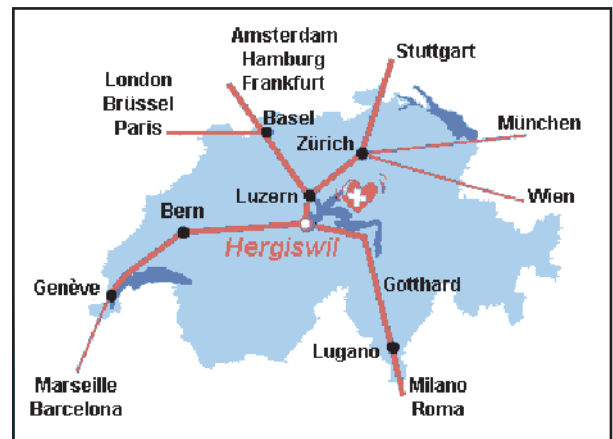

How to get to us by car (A2 motorway)

Our offices are located at the centre of Hergiswil and can be easily and quickly reached. We are looking forward to welcoming you.

Directions

From Lucerne (A2):

- Motorway exit Hergiswil
- Follow main road towards centre (Zentrum)
- After 1.5 km you will find us opposite Hotel Pilatus

From Stans (A2):

- Motorway exit Hergiswil
- Follow main road towards centre (Zentrum)
- After 800 m you will find us opposite Hotel Pilatus

Atlantis Translations Services Ltd
 Landweg 1
 CH-6052 Hergiswil